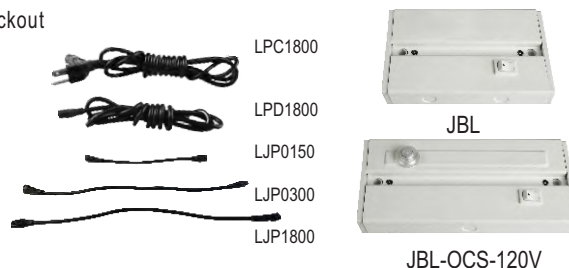

Available accessories for T3 series

Example: To order T3 under-cabinet fixture in 24" white and 3000K = **T3L600BD01WH830**

1 Item Code	2 Length Code	3 Finish Code	4 CCT Code
T3	L600BD01	WH White BZ Bronze	830 3000K 840 4000K

Technical Specs

- 5 difference sizes dimmable under-cabinet fixtures
- 2.8~10.8 W dimmable under-cabinet fixtures
- Typical 250 lumen/foot
- Listing for hardwired and portable application
- Dimmable
- Linkable up to 400 watt
- Comply with Energy Star certifications.