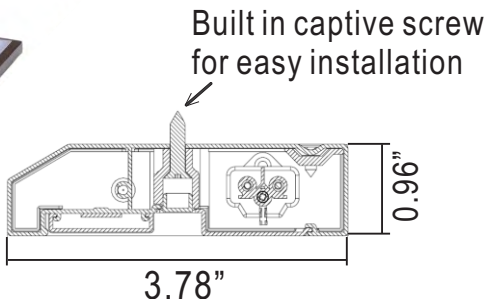

T3 series 120V Dimmable Under-cabinet lighting

Catalog No. _____

Date _____

Type _____

Project _____

Fixture includes:

- Complete ready to install under-cabinet fixture
- Captive mounting screw already on fixture
- 1/2" Die-Cast metallic cable clamp
- Directly end-to-end connector

T3 series Dimensions for ordering codes:

- 8" fixture total length = 8.70" order code length = L200BD01
- 12" fixture total length = 12.30" order code length = L300BD01
- 18" fixture total length = 18.20" order code length = L450BD01
- 24" fixture total length = 24.20" order code length = L600BD01
- 32" fixture total length = 32.70" order code length = L800BD01

Available in five sizes:
Lengths = 8" (L200) | 12" (L300) | 18" (L450)
24" (L600) | 32" (L800)

Accessories:

| Item No. | Description |
|----------|-----------------------------|
| LJP 0150 | 6" Jumper/flex cord |
| LJP 0300 | 12" Jumper/flex cord |
| LJP 0600 | 24" Jumper/flex cord |
| LJP 1800 | 72" Jumper/flex cord |
| LPC1800 | 72" 3 prong Cord & plug set |