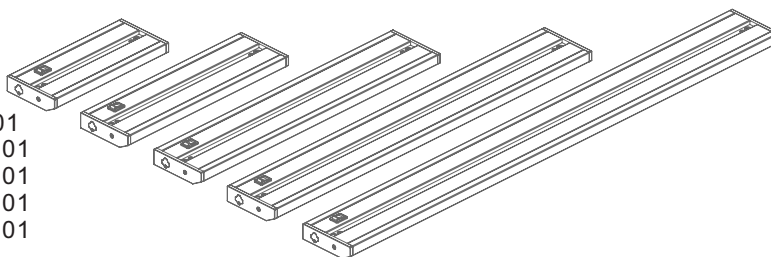

T3 series 120V Dimmable Under-cabinet lighting

Catalog No. _____

Date _____

Type _____

Project _____

Fixture includes:

- Complete ready to install under-cabinet fixture
- Captive mounting screw already on fixture
- 1/2" Die-Cast metallic cable clamp
- Directly end-to-end connector

T3 series Dimensions for ordering codes:

- 8" fixture total length = 8.70" order code length = L200BD01
- 12" fixture total length = 12.30" order code length = L300BD01
- 18" fixture total length = 18.20" order code length = L450BD01
- 24" fixture total length = 24.20" order code length = L600BD01
- 32" fixture total length = 32.70" order code length = L800BD01

Available in five sizes:
Lengths = 8" (L200) | 12" (L300) | 18" (L450)
24" (L600) | 32" (L800)

Accessories:

| Item No. | Description |
|----------|-----------------------------|
| LJP 0150 | 6" Jumper/flex cord |
| LJP 0300 | 12" Jumper/flex cord |
| LJP 0600 | 24" Jumper/flex cord |
| LJP 1800 | 72" Jumper/flex cord |
| LPC1800 | 72" 3 prong Cord & plug set |

Finishes:

Bronze (BZ)

White (WH)

Photometric data and LM 79 please refer to our web site for downloading

Description

T3 series is a low profile under-cabinet fixture under 1" in height. Bright LED that is dimmable with most incandescent dimmers it provides even illumination from our diffuse lens to provide excellent lighting effect. Cool to touch operation and virtually no heat, no UV or forward heat. Low profile height = 0.96 inches. 5 sizes to choose from. Rear raceway cover and 1/2 inch knockout along back and top of fixture housing for easy access. Modular design for maximum flexibility and quick installation via captive screws.